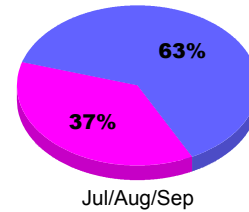

YTD Status Quo Clubs 2012-2013

Status Quo Clubs Compared to Status Quo Members

Legend: Status Quo Clubs (Cyan), Total Status Quo Members (Green)

MEMBERSHIP

Membership Results
2012-2013

Membership
2011-2012

Month	Net Memb Goal	Actual New Memb	Actual Dropped Memb	Gain/Loss of Memb	Gain/Loss of Memb
Jul/Aug/Sep		63	-44	19	-24
Totals		63	-44	19	-24

Membership Results 2012-2013

Goal, New, Dropped, Gain/Loss

Legend: Goal (Cyan), Actual (Green), Dropped (Yellow), Gain Loss (Magenta)

Comparison of Membership Gain/Loss

Current Year Compared to the Previous Year

Legend: Current Year (Cyan), Previous Year (Green)

Gender Comparison 2012-2013

Jul/Aug/Sep

Legend: Male (Cyan), Female (Magenta)